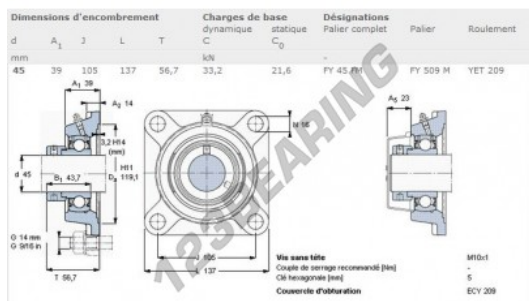

Housed bearing 4 bolts FY45-FM-SKF - FY45-FM-SKF

<https://www.123bearing.eu/bearing-housing/housed-bearing/cast-iron-housed-bearing-4/fy45-fm-skf>

PRODUCT FEATURES

Brand	SKF
N° Ean13	7316577747907
Shaft diameter	45 mm
Shaft diameter	1.772" inch
No. of fasteners	4
Tightening	Eccentric locking ring
Mounting center distance	105 mm
Mounting center distance	4.134" inch
Limiting speed	4300 rpm
Material	cast iron
Weight	2150 g
Dynamic load	33 kN
Static load	22 kN
Packaging	-
Standard	No standard