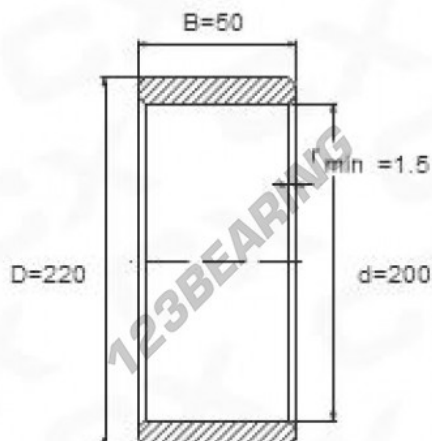

Inner ring IR200-220-50 - IR200-220-50

<https://www.123bearing.eu/bearing-housing/needle-roller-bearing/inner-ring/ir200-220-50>

PRODUCT FEATURES

Brand	GEN
Inside diameter	200 mm
Outside diameter	220 mm
Thickness	50 mm
Type	IR
Weight	2050 g
Packaging	1
Standard	No standard