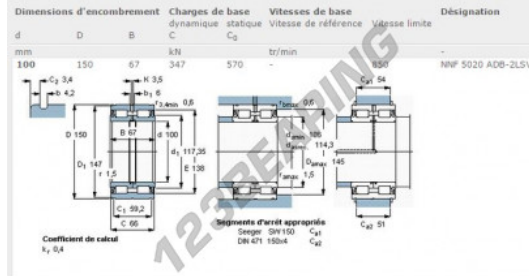

Roller bearing NNF5020-ADB-2LSV-SKF - NNF5020-ADB-2LSV-SKF

<https://www.123bearing.eu/bearing-housing/roller-bearing/roller/nnf5020-adb-2lsv-skf>

PRODUCT FEATURES

Brand	SKF
N° Ean13	3663952162089
Inside diameter	100 mm
Outside diameter	150 mm
Thickness	67 mm
Packaging	1