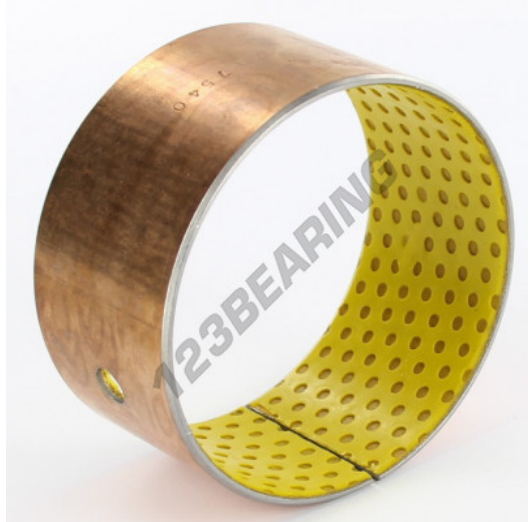

PAP bushes **PAP7540-P20 - PAP7540-P20**

<https://www.123bearing.eu/accessories/bushes/pap/pap7540-p20>

PRODUCT FEATURES

Brand	GEN
Inside diameter	75 mm
Outside diameter	80 mm
Thickness	40 mm
Type	PAP
Weight	140 g
Packaging	1