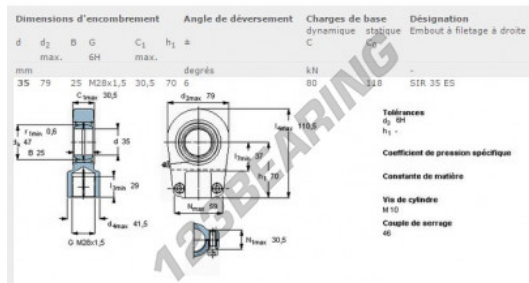

SI Rod end SIR35-ES-SKF - SIR35-ES-SKF

<https://www.123bearing.eu/bearing-housing/rod-end/si/sir35-es-skf>

PRODUCT FEATURES

Brand	SKF
N° Ean13	7316577003652
Inside diameter	35 mm
Outside diameter	47 mm
Thickness	30.5 mm
Packaging	1