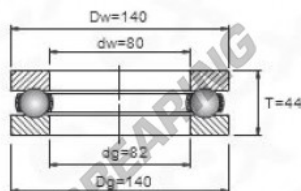

Thrust ball bearing 51316 - 51316

<https://www.123bearing.eu/bearing-housing/deep-groove-bearing/thrust/51316>

PRODUCT FEATURES

Brand	GEN
Inside diameter	80 mm
Inside diameter	3.15" inch
Outside diameter	140 mm
Outside diameter	5.512" inch
Thickness	44 mm
Thickness	1.732" inch
Weight	2700 g
Packaging	1
Standard	No standard