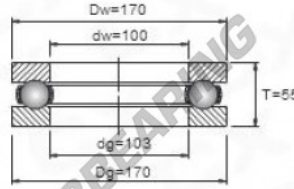

## Thrust ball bearing 51320 - 51320

<https://www.123bearing.eu/bearing-housing/deep-groove-bearing/thrust/51320>

### PRODUCT FEATURES

Brand	GEN
Inside diameter	100 mm
Outside diameter	170 mm
Thickness	55 mm
Weight	4901 g
Packaging	-

[contact@123bearing.eu](mailto:contact@123bearing.eu)

+33 359 36 04 90

CRT4 de Lesquin 60 Rue Du Haut De Sainghin 59273 Fretin FRANCE