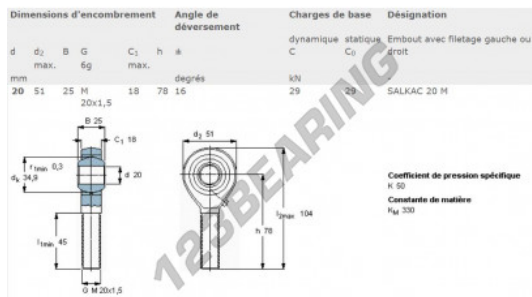

TSM Rod end TSML020-SKF - TSML020-SKF

<https://www.123bearing.eu/bearing-housing/rod-end/tsm/tsml020-skf>

PRODUCT FEATURES

Brand	SKF
N° Ean13	7316577311542
Inside diameter	20 mm
Thickness	25 mm
Type	-
Weight	377 g
Thread	-
Lubrication	-
Dynamic load	31.5 kN
Static load	29 kN
Packaging	-
Standard	-