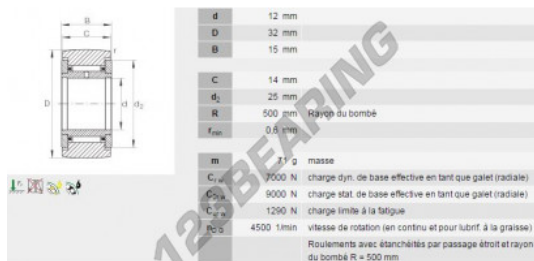

Track roller NATR12-INA - NATR12-INA

<https://www.123bearing.eu/bearing-housing/deep-groove-bearing/track-roller/natr12-ina>

PRODUCT FEATURES

Brand	INA
N° Ean13	3663952194165
Inside diameter	12 mm
Outside diameter	32 mm
Thickness	15 mm
Packaging	1