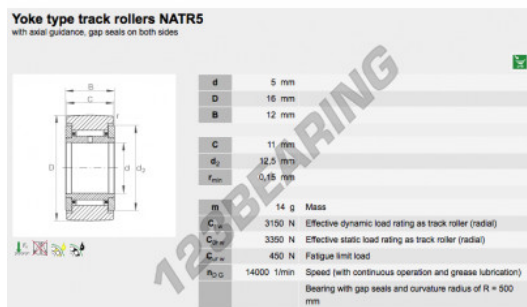

## Yoke type track roller NATR5-PPA-INA - NATR5-PPA-INA

<https://www.123bearing.eu/bearing-housing/roller-bearing/yoke-track-roller/natr5-ppa-ina>

### PRODUCT FEATURES

Brand	INA
N° Ean13	3663952194240
Inside diameter	5 mm
Outside diameter	16 mm
Thickness	11 mm
Packaging	1

[contact@123bearing.eu](mailto:contact@123bearing.eu)

+33 359 36 04 90

CRT4 de Lesquin 60 Rue Du Haut De Sainghin 59273 Fretin FRANCE