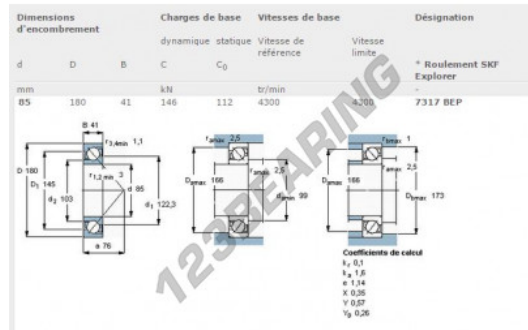

Deep groove ball bearing single row 7317-BEP-SKF - 7317-BEP-SKF

<https://www.123bearing.eu/bearing-housing/deep-groove-bearing/single-row/7317-bep-skf>

PRODUCT FEATURES

Brand	SKF
N° Ean13	7316577151155
Inside diameter	85 mm
Sealing	Non-tight
Cage	Non-metallic
Contact angle	40 °
Outside diameter	180 mm
Thickness	41 mm
Limiting speed	4300 rpm
Weight	4260 g
Dynamic load	146 kN
Static load	122 kN
Packaging	1