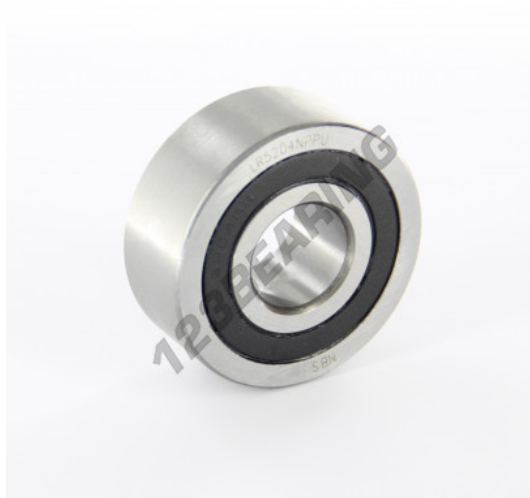

## Track roller LR5204-NPPU - LR5204-NPPU

<https://www.123bearing.eu/bearing-housing/deep-groove-bearing/track-roller/lr5204-nppu>

### PRODUCT FEATURES

Brand	GEN
Inside diameter	20 mm
Outside diameter	52 mm
Thickness	20.6 mm
Weight	210 g
Packaging	-

[contact@123bearing.eu](mailto:contact@123bearing.eu)

+33 359 36 04 90

CRT4 de Lesquin 60 Rue Du Haut De Sainghin 59273 Fretin FRANCE