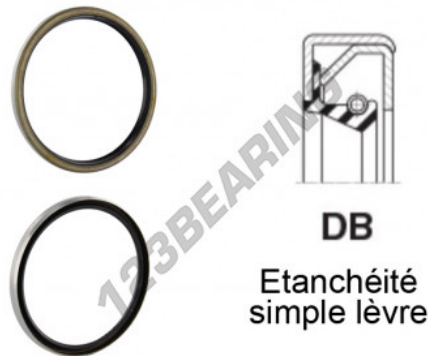

Rotary shaft seal
DB-20X35X10-NBR - DB-20X35X10-NBR

<https://www.123bearing.eu/seals/seal/rotary-shaft-seal/db-20x35x10-nbr>

PRODUCT FEATURES

Brand	GEN
Inside diameter	20 mm
Outside diameter	35 mm
Thickness	10 mm
Material	NBR
Type	DB
Weight	20 g
Packaging	1