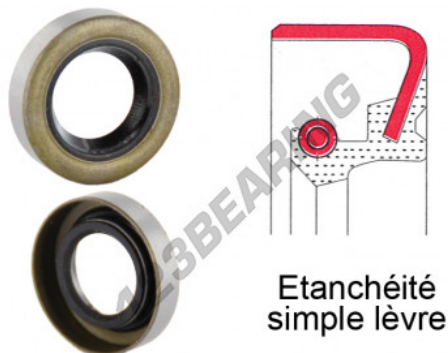

Rotary shaft seal BB-22.22X38.10X9.52-NBR - BB-22.22X38.10X9.52-NBR

<https://www.123bearing.eu/seals/seal/rotary-shaft-seal/bb-22.22x38.10x9.52-nbr>

PRODUCT FEATURES

Brand	GEN
Inside diameter	22.22 mm
Outside diameter	38.1 mm
Thickness	9.52 mm
Material	-
Type	-
Weight	12 g
Packaging	-