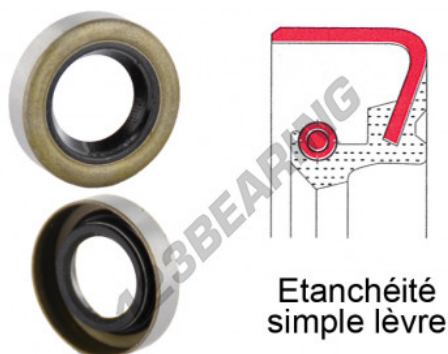

## Rotary shaft seal

**BB-73.02X95.25X12.70-NBR - BB-73.02X95.25X12.70-NBR**

<https://www.123bearing.eu/seals/seal/rotary-shaft-seal/bb-73.02x95.25x12.70-nbr>

Etanchéité  
simple lèvre

## PRODUCT FEATURES

Brand	GEN
Inside diameter	73.02 mm
Outside diameter	95.25 mm
Thickness	12.7 mm
Material	NBR
Type	BB
Weight	55 g
Packaging	1

[contact@123bearing.eu](mailto:contact@123bearing.eu)

+33 359 36 04 90