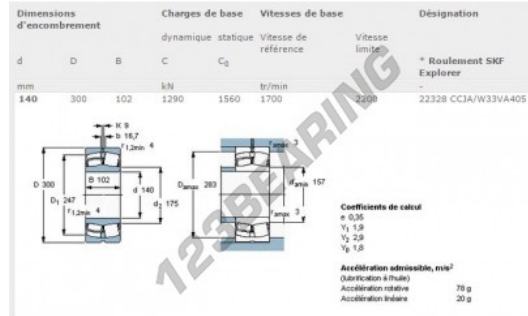

Spherical roller bearing

22328-CC-JA-W33-VA405 - 22328-CC-JA-W33-VA405

<https://www.123bearing.eu/bearing-housing/roller-bearing/spherical/22328-cc-ja-w33-va405>

PRODUCT FEATURES

Brand	GEN
Inside diameter	140 mm
Outside diameter	300 mm
Thickness	102 mm
Limiting speed	1100 rpm
Dynamic load	1130000 kN
Static load	1560000 kN
Packaging	1