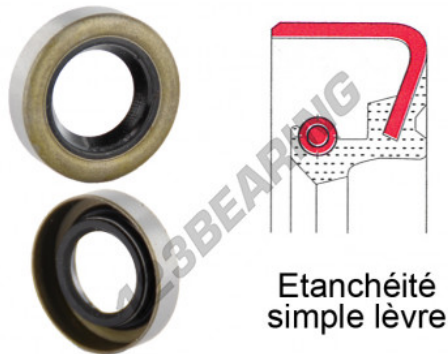

Rotary shaft seal

BB-196.85X222.25X12.70-NBR - BB-196.85X222.25X12.70-NBR

<https://www.123bearing.eu/seals/seal/rotary-shaft-seal/bb-196.85x222.25x12.70-nbr>

PRODUCT FEATURES

Brand	GEN
Inside diameter	196.85 mm
Outside diameter	222.25 mm
Thickness	12.7 mm
Material	NBR
Type	BB
Weight	150 g
Packaging	1