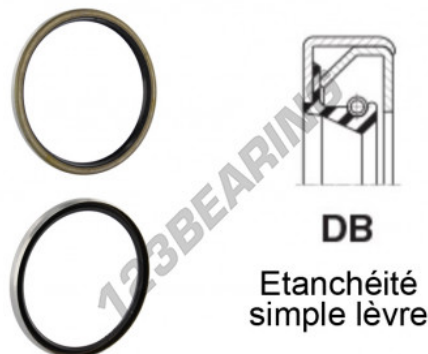

Rotary shaft seal DB-225X250X16-NBR - DB-225X250X16-NBR

<https://www.123bearing.eu/seals/seal/rotary-shaft-seal/db-225x250x16-nbr>

PRODUCT FEATURES

Brand	GEN
Inside diameter	225 mm
Outside diameter	250 mm
Thickness	16 mm
Material	NBR
Type	DB
Weight	50 g
Packaging	1
Standard	No standard