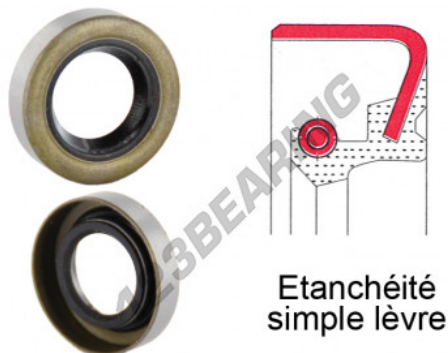

Rotary shaft seal BB-270X300X15-NBR - BB-270X300X15-NBR

<https://www.123bearing.eu/seals/seal/rotary-shaft-seal/bb-270x300x15-nbr>

PRODUCT FEATURES

Brand	GEN
Inside diameter	270 mm
Outside diameter	300 mm
Thickness	15 mm
Material	NBR
Type	BB
Weight	332 g
Packaging	1