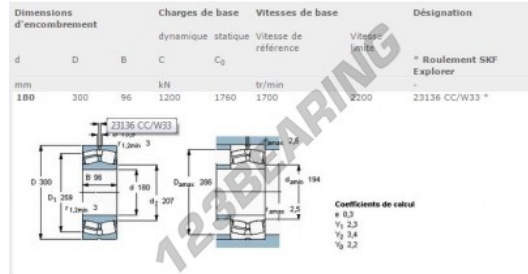

Spherical roller bearing 23136-CC-W33-SKF - 23136-CC-W33-SKF

<https://www.123bearing.eu/bearing-housing/roller-bearing/spherical/23136-cc-w33-skf>

PRODUCT FEATURES

Brand	SKF
N° Ean13	7316576602733
Inside diameter	180 mm
Outside diameter	300 mm
Thickness	96 mm
Limiting speed	2200 rpm
Weight	27500 g
Dynamic load	1263 kN
Static load	1760 kN
Packaging	1
Standard	No standard