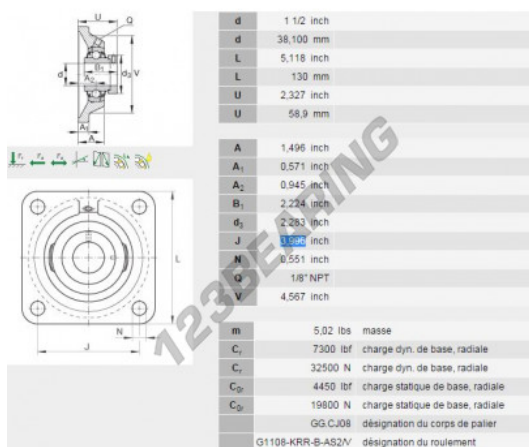

Housed bearing 4 bolts RCJ1-1-2-INA - RCJ1-1-2-INA

<https://www.123bearing.eu/bearing-housing/housed-bearing/cast-iron-housed-bearing-4/rcj1-1-2-ina>

PRODUCT FEATURES

Brand	INA
N° Ean13	3663952051222
Shaft diameter	38.1 mm
No. of fasteners	4
Tightening	Eccentric locking ring
Mounting center distance	101.5 mm
Material	cast iron
Packaging	1