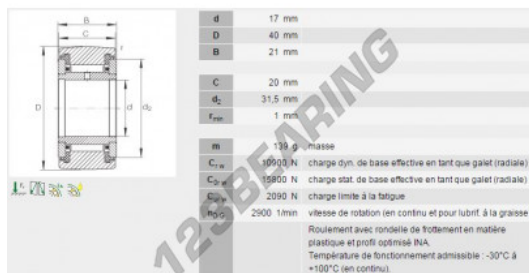

Track roller NATR17-PP-INA - NATR17-PP-INA

<https://www.123bearing.eu/bearing-housing/deep-groove-bearing/track-roller/natr17-pp-ina>

PRODUCT FEATURES

Brand	INA
N° Ean13	3663952217055
Inside diameter	17 mm
Outside diameter	40 mm
Thickness	21 mm
Packaging	1