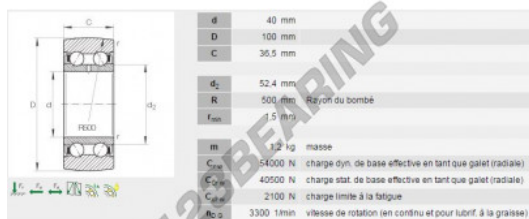

Track roller LR5308-X-2Z-INA - LR5308-X-2Z-INA

<https://www.123bearing.eu/bearing-housing/deep-groove-bearing/track-roller/lr5308-x-2z-ina>

PRODUCT FEATURES

Brand	INA
N° Ean13	3663952220772
Inside diameter	40 mm
Outside diameter	100 mm
Thickness	36.5 mm
Packaging	1