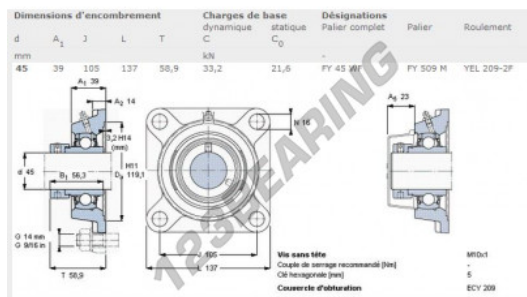

## Housed bearing 4 bolts FY45-WF-SKF - FY45-WF-SKF

[https://www.123bearing.eu/bearing-housing/housed-bearing-4/fy45-wf-skf](https://www.123bearing.eu/bearing-housing/housed-bearing/cast-iron-housed-bearing-4/fy45-wf-skf)

### PRODUCT FEATURES

Brand	SKF
N° Ean13	7316570703979
Shaft diameter	45 mm
No. of fasteners	4
Tightening	Eccentric locking ring
Mounting center distance	105 mm
Material	cast iron
Packaging	1

[contact@123bearing.eu](mailto:contact@123bearing.eu)