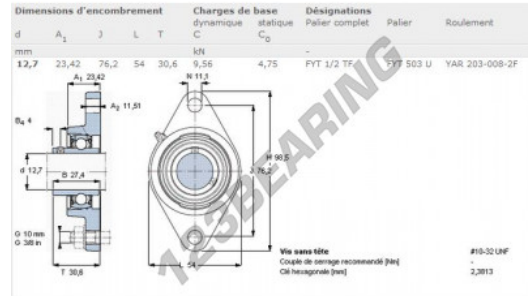

Housed bearing 2 bolts FYT1-2-TF-SKF - FYT1-2-TF-SKF

<https://www.123bearing.eu/bearing-housing/housed-bearing/cast-iron-housed-bearing-2/fyt1-2-tf-skf>

PRODUCT FEATURES

Brand	SKF
N° Ean13	3663952228389
Shaft diameter	12.7 mm
No. of fasteners	2
Tightening	set screw
Mounting center distance	76.2 mm
Material	cast iron
Packaging	1