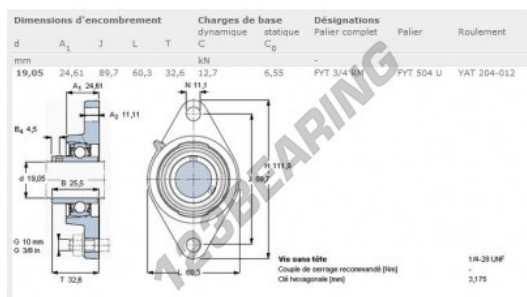

Housed bearing 2 bolts FYT3-4-RM-SKF - FYT3-4-RM-SKF

<https://www.123bearing.eu/bearing-housing/housed-bearing/cast-iron-housed-bearing-2/fyt3-4-rm-skf>

PRODUCT FEATURES

Brand	SKF
N° Ean13	3663952228471
Shaft diameter	19.05 mm
No. of fasteners	2
Tightening	set screw
Mounting center distance	111.9 mm
Material	cast iron
Packaging	1