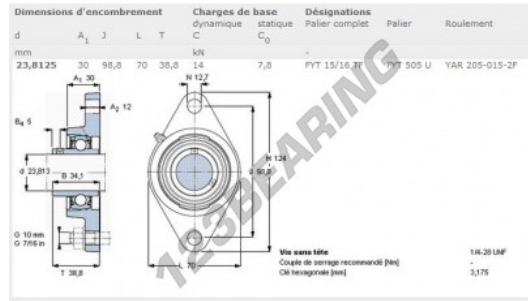

Housed bearing 2 bolts FYT15-16-TF-SKF - FYT15-16-TF-SKF

<https://www.123bearing.eu/bearing-housing/housed-bearing/cast-iron-housed-bearing-2/fyt15-16-tf-skf>

PRODUCT FEATURES

Brand	SKF
N° Ean13	3663952228525
Shaft diameter	23.81 mm
No. of fasteners	2
Tightening	set screw
Mounting center distance	98.8 mm
Material	cast iron
Packaging	1