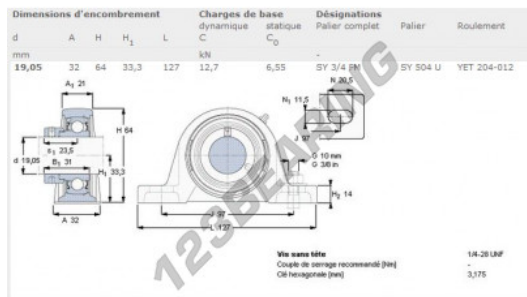

## Housed bearing 2 bolts SY3-4-FM-SKF - SY3-4-FM-SKF

<https://www.123bearing.eu/bearing-housing/housed-bearing/cast-iron-housed-bearing-2/sy3-4-fm-skf>

### PRODUCT FEATURES

Brand	SKF
N° Ean13	7316576615214
Shaft diameter	19.05 mm
No. of fasteners	2
Tightening	Eccentric locking ring
Mounting center distance	97 mm
Material	cast iron
Packaging	1

[contact@123bearing.eu](mailto:contact@123bearing.eu)