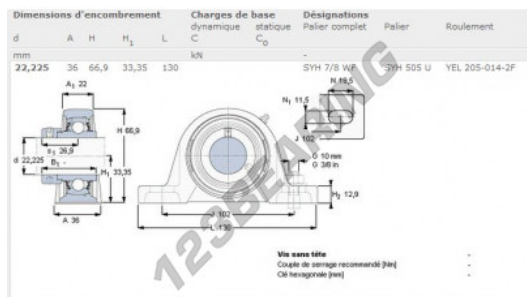

## Housed bearing 2 bolts SYH7-8-WF-SKF - SYH7-8-WF-SKF

<https://www.123bearing.eu/bearing-housing/housed-bearing/cast-iron-housed-bearing-2/syh7-8-wf-skf>

### PRODUCT FEATURES

Brand	SKF
N° Ean13	3663952229089
Shaft diameter	22.23 mm
No. of fasteners	2
Tightening	Eccentric locking ring
Mounting center distance	102 mm
Material	cast iron
Packaging	1

[contact@123bearing.eu](mailto:contact@123bearing.eu)