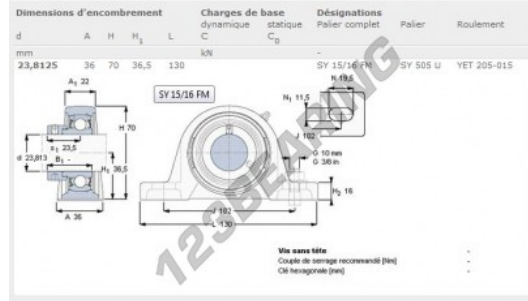

Housed bearing 2 bolts SY15-16-FM-SKF - SY15-16-FM-SKF

<https://www.123bearing.eu/bearing-housing/housed-bearing/cast-iron-housed-bearing-2/sy15-16-fm-skf>

PRODUCT FEATURES

Brand	SKF
N° Ean13	3663952229126
Shaft diameter	23.81 mm
No. of fasteners	2
Tightening	Eccentric locking ring
Mounting center distance	102 mm
Material	cast iron
Packaging	1