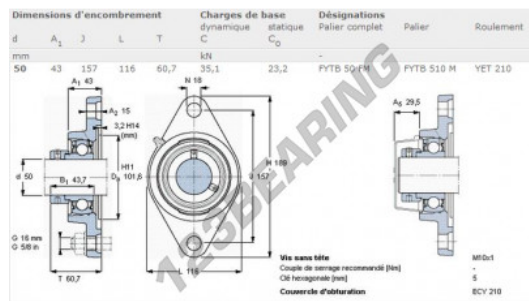

Housed bearing 2 bolts FYTB50-FM-SKF - FYTB50-FM-SKF

<https://www.123bearing.eu/bearing-housing/housed-bearing/cast-iron-housed-bearing-2/fytb50-fm-skf>

PRODUCT FEATURES

Brand	SKF
N° Ean13	7316577031839
Shaft diameter	50 mm
No. of fasteners	2
Tightening	Eccentric locking ring
Mounting center distance	157 mm
Material	cast iron
Packaging	1