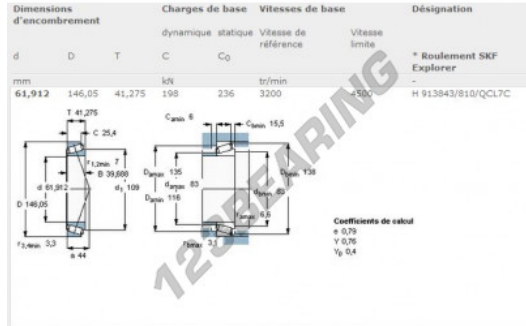

# Tapered roller bearing

### PRODUCT FEATURES

Brand	SKF
N° Ean13	3663952232959
Inside diameter	61.91 mm
Outside diameter	146.05 mm
Thickness	41.28 mm
Weight	3177 g
Packaging	1

[contact@123bearing.eu](mailto:contact@123bearing.eu)