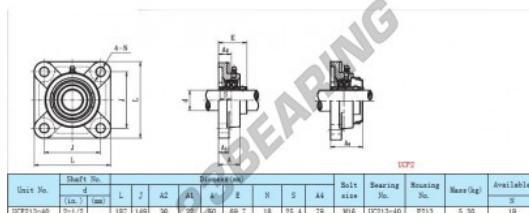

Housed bearing 4 bolts UCF213-40 - UCF213-40

<https://www.123bearing.eu/bearing-housing/housed-bearing/cast-iron-housed-bearing-4/ucf213-40>

PRODUCT FEATURES

Brand	GEN
Shaft diameter	63.5 mm
Shaft diameter	2 1/2" inch
No. of fasteners	4
Tightening	set screw
Mounting center distance	149 mm
Mounting center distance	5.866" inch
Material	cast iron
Packaging	1