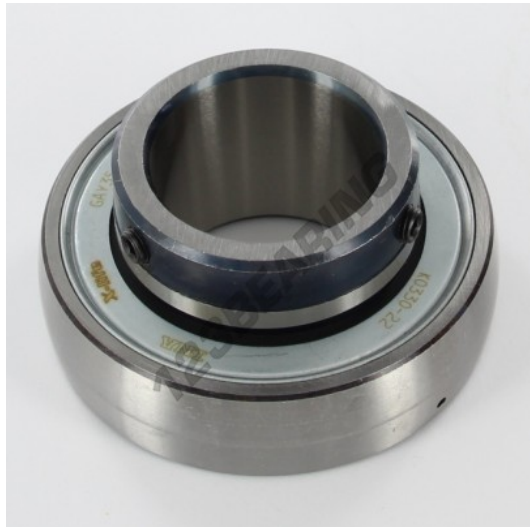

Housed bearing accessories **GAY35-NPP-B-INA - GAY35-NPP-B-INA**

<https://www.123bearing.eu/bearing-housing/housed-bearing/accessories/gay35-npp-b-ina>

PRODUCT FEATURES

Brand	INA
N° Ean13	4012802794588
Inside diameter	35 mm
Inside diameter	1.378" inch
Outside diameter	72 mm
Outside diameter	2.835" inch
Thickness	35 mm
Thickness	1.378" inch
Weight	401 g
Packaging	2
Standard	No standard