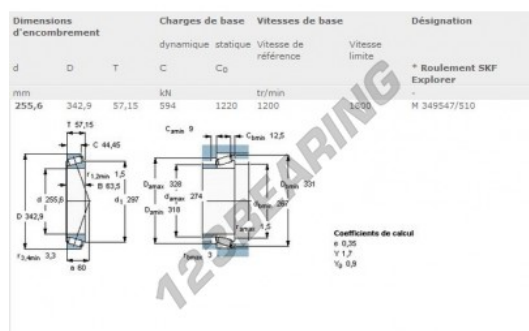

Tapered roller bearing M349547-M349510-SKF - M349547-M349510-SKF

<https://www.123bearing.eu/bearing-housing/roller-bearing/tapered/m349547-m349510-skf>

PRODUCT FEATURES

Brand	SKF
N° Ean13	3663952236278
Inside diameter	255.6 mm
Outside diameter	342.9 mm
Thickness	57.15 mm
Packaging	1