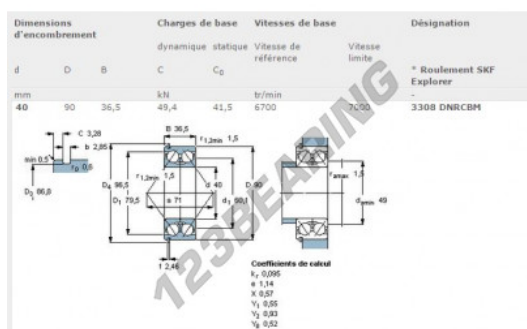

Deep groove ball bearing single row 3308-DNRCBM-SKF - 3308-DNRCBM-SKF

<https://www.123bearing.eu/bearing-housing/deep-groove-bearing/single-row/3308-dnrcbm-skf>

PRODUCT FEATURES

Brand	SKF
N° Ean13	7316571251943
Inside diameter	40 mm
Sealing	Non-tight
Cage	Machined metal
Contact angle	40 °
Outside diameter	90 mm
Thickness	36.5 mm
Limiting speed	7000 rpm
Dynamic load	49.4 kN
Static load	41.5 kN
Packaging	1