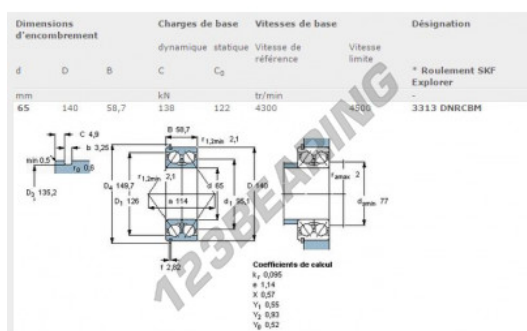

Deep groove ball bearing single row 3313-DNRCBM-SKF - 3313-DNRCBM-SKF

<https://www.123bearing.eu/bearing-housing/deep-groove-bearing/single-row/3313-dnrcbm-skf>

PRODUCT FEATURES

Brand	SKF
N° Ean13	7316571251981
Inside diameter	65 mm
Sealing	Non-tight
Cage	Machined metal
Contact angle	40 °
Outside diameter	140 mm
Thickness	58.7 mm
Limiting speed	4500 rpm
Weight	4240 g
Dynamic load	138 kN
Static load	122 kN
Packaging	1