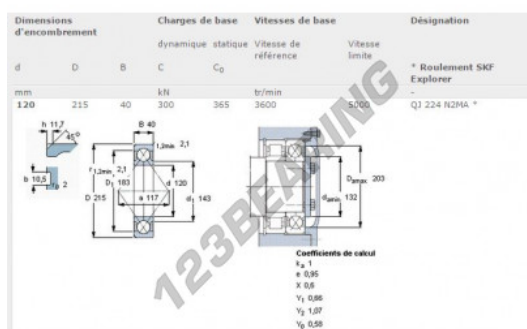

Deep groove ball bearing single row QJ224-N2MA-SKF - QJ224-N2MA-SKF

<https://www.123bearing.eu/bearing-housing/deep-groove-bearing/single-row/qj224-n2ma-skf>

PRODUCT FEATURES

Brand	SKF
N° Ean13	7316577108661
Inside diameter	120 mm
Inside diameter	4.724" inch
Sealing	Non-tight
Cage	Machined metal
Contact angle	35 °
Outside diameter	215 mm
Outside diameter	8.465" inch
Thickness	40 mm
Thickness	1.575" inch
Limiting speed	5000 rpm
Dynamic load	300 kN
Static load	365 kN
Packaging	1