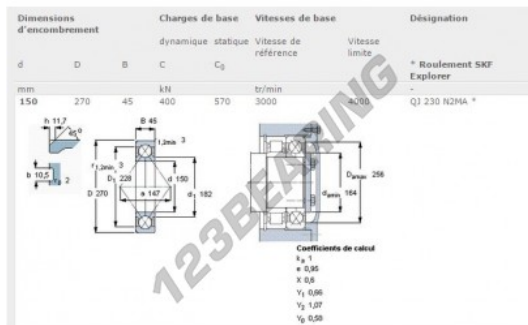

Deep groove ball bearing single row QJ230-N2MA-SKF - QJ230-N2MA-SKF

<https://www.123bearing.eu/bearing-housing/deep-groove-bearing/single-row/qj230-n2ma-skf>

PRODUCT FEATURES

Brand	SKF
N° Ean13	7316577080097
Inside diameter	150 mm
Sealing	Non-tight
Cage	Machined metal
Contact angle	35 °
Outside diameter	270 mm
Thickness	45 mm
Limiting speed	4000 rpm
Dynamic load	400 kN
Static load	570 kN
Packaging	1