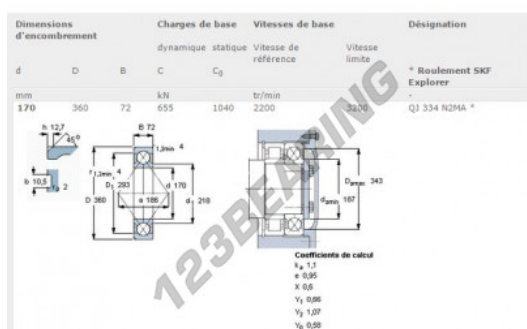

## Deep groove ball bearing single row QJ334-N2MA-SKF - QJ334-N2MA-SKF

<https://www.123bearing.eu/bearing-housing/deep-groove-bearing/single-row/qj334-n2ma-skf>

### PRODUCT FEATURES

Brand	SKF
N° Ean13	7316577296160
Inside diameter	170 mm
Sealing	Non-tight
Cage	Machined metal
Contact angle	35 °
Outside diameter	360 mm
Thickness	72 mm
Limiting speed	3200 rpm
Dynamic load	655 kN
Static load	1040 kN
Packaging	1