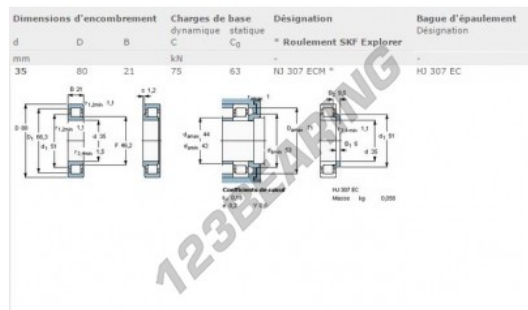

Roller bearing NJ307-ECM-SKF - NJ307-ECM-SKF

<https://www.123bearing.eu/bearing-housing/roller-bearing/roller/nj307-ecm-skf>

PRODUCT FEATURES

Brand	SKF
N° Ean13	7316576623639
Inside diameter	35 mm
Outside diameter	80 mm
Thickness	21 mm
Packaging	1