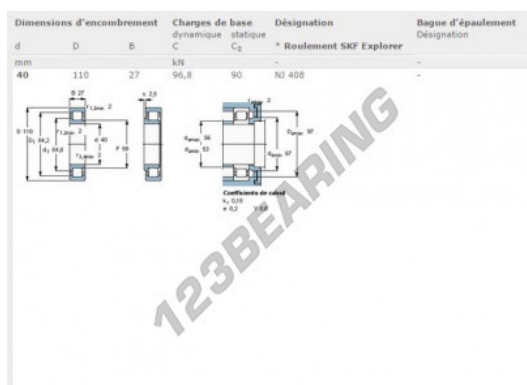

## Roller bearing NJ408-SKF - NJ408-SKF

<https://www.123bearing.eu/bearing-housing/roller-bearing/roller/nj408-skf>

### PRODUCT FEATURES

Brand	SKF
N° Ean13	3663952246369
Inside diameter	40 mm
Outside diameter	110 mm
Thickness	27 mm
Weight	1310 g
Packaging	-
Standard	No standard

[contact@123bearing.eu](mailto:contact@123bearing.eu)