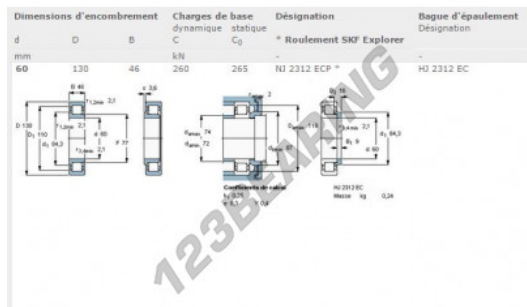

## Roller bearing NJ2312-ECP-SKF - NJ2312-ECP-SKF

<https://www.123bearing.eu/bearing-housing/roller-bearing/roller/nj2312-ecp-skf>

### PRODUCT FEATURES

Brand	SKF
N° Ean13	7316577030245
Inside diameter	60 mm
Outside diameter	130 mm
Thickness	46 mm
Packaging	1

[contact@123bearing.eu](mailto:contact@123bearing.eu)

+33 359 36 04 90

CRT4 de Lesquin 60 Rue Du Haut De Sainghin 59273 Fretin FRANCE