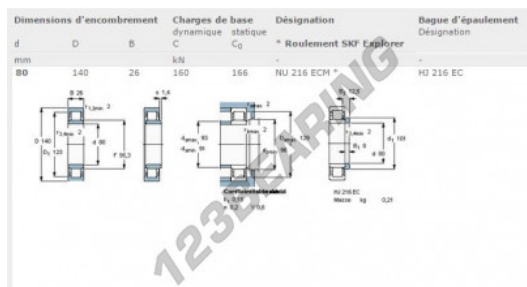

Roller bearing NU216-ECM-SKF - NU216-ECM-SKF

<https://www.123bearing.eu/bearing-housing/roller-bearing/roller/nu216-ecm-skf>

PRODUCT FEATURES

Brand	SKF
N° Ean13	7316576624865
Inside diameter	80 mm
Inside diameter	3.15" inch
Outside diameter	140 mm
Outside diameter	5.512" inch
Thickness	26 mm
Thickness	1.024" inch
Weight	1770 g
Dynamic load	160 kN
Static load	166 kN
Packaging	1
Standard	No standard