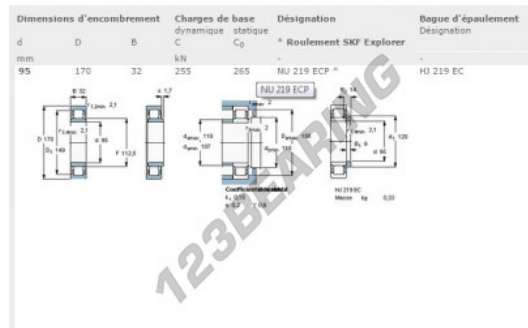

Roller bearing NU219-ECP-SKF - NU219-ECP-SKF

<https://www.123bearing.eu/bearing-housing/roller-bearing/roller/nu219-ecp-skf>

PRODUCT FEATURES

Brand	SKF
N° Ean13	7316577028921
Inside diameter	95 mm
Outside diameter	170 mm
Thickness	32 mm
Limiting speed	4300 rpm
Weight	2840 g
Dynamic load	255 kN
Static load	265 kN
Packaging	1
Standard	No standard