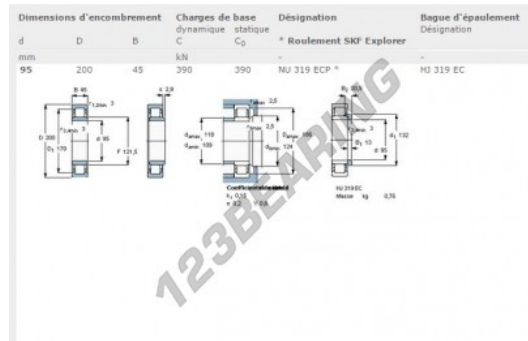

Roller bearing NU319-ECP-SKF - NU319-ECP-SKF

<https://www.123bearing.eu/bearing-housing/roller-bearing/roller/nu319-ecp-skf>

PRODUCT FEATURES

Brand	SKF
N° Ean13	7316577301147
Inside diameter	95 mm
Outside diameter	200 mm
Thickness	45 mm
Weight	6176 g
Packaging	1