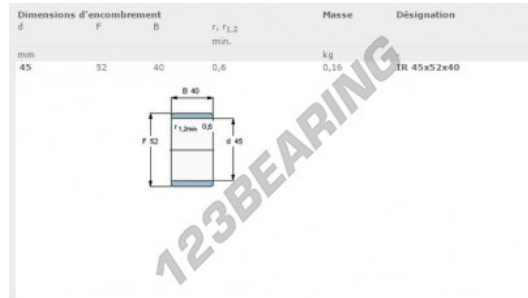

## Inner ring IR45-52-40-SKF - IR45-52-40-SKF

<https://www.123bearing.eu/bearing-housing/needle-roller-bearing/inner-ring/ir45-52-40-skf>

### PRODUCT FEATURES

Brand	SKF
N° Ean13	3663952254746
Inside diameter	45 mm
Inside diameter	1.772" inch
Outside diameter	52 mm
Outside diameter	2.047" inch
Thickness	40 mm
Thickness	1.575" inch
Type	IR
Packaging	1