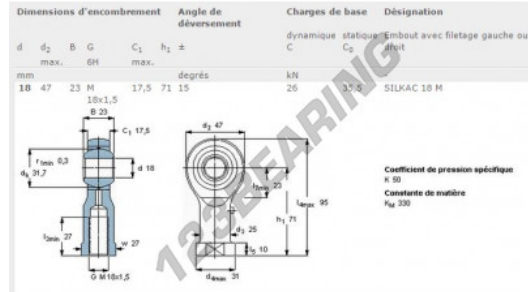

SI Rod end SILKAC18-M-SKF - SILKAC18-M-SKF

<https://www.123bearing.eu/bearing-housing/rod-end/si/silkac18-m-skf>

PRODUCT FEATURES

Brand	SKF
N° Ean13	7316577291516
Inside diameter	18 mm
Outside diameter	47 mm
Thickness	23 mm
Type	SI
Packaging	1