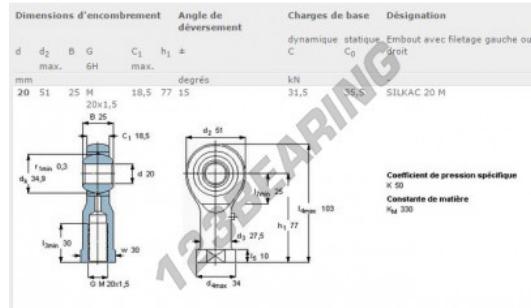

## SI Rod end SILKAC20-M-SKF - SILKAC20-M-SKF

<https://www.123bearing.eu/bearing-housing/rod-end/si/silkac20-m-skf>

### PRODUCT FEATURES

Brand	SKF
N° Ean13	7316577291585
Inside diameter	20 mm
Outside diameter	51 mm
Thickness	25 mm
Type	SI
Packaging	1

[contact@123bearing.eu](mailto:contact@123bearing.eu)

+33 359 36 04 90