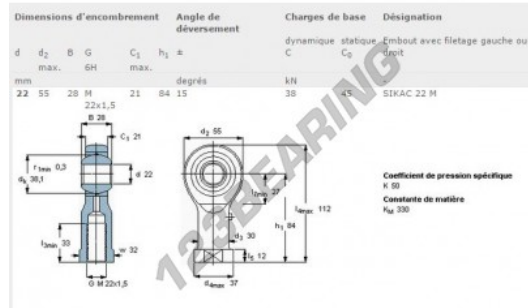

SI Rod end SIKAC22-M-SKF - SIKAC22-M-SKF

<https://www.123bearing.eu/bearing-housing/rod-end/si/sikac22-m-skf>

PRODUCT FEATURES

Brand	SKF
N° Ean13	7316570461817
Inside diameter	22 mm
Outside diameter	55 mm
Thickness	28 mm
Type	SI
Packaging	1